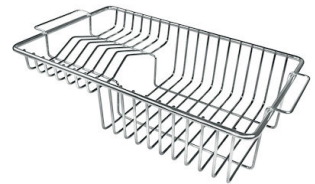

Small radius Bowls with squared shapes with a modern design and an increased capacity, for a minimal aesthetics connected with an extreme praticity.

TECHNICAL DATA

Lavello serie KE cod. 2265/080

GALLERY

EQUIPMENT

Automatic waste fitting - PM
8407 113

OPTIONAL ACCESSORIES

Cestello inox
8612 000

Glass chopping board
8631 300

HDPE Chopping board
8657 001

HPDE Twin chopping board
8644 101

Stainless steel plate rack
8100 303
* only in combination with the accessory
8644 101

Stainless steel plate rack
8100 201

Stainless steel plate rack only usable in combination with the accessories 8644 003

8100 154

White bowl

8153 100

Graters kit with ring-holder and food collection tray

8159 101