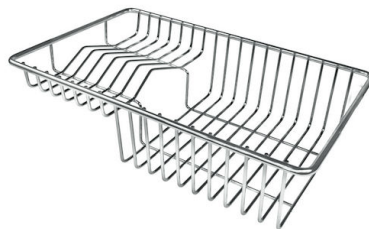

Small radius Bowls with squared shapes with a modern design and an increased capacity, for a minimal aesthetics connected with an extreme praticity.

TECHNICAL DATA

Lavello serie KE cod. 2265/080

GALLERY

EQUIPMENT

Automatic waste fitting - PM
8407 113

OPTIONAL ACCESSORIES

Cestello inox
8612 000

Glass chopping board
8631 300

HDPE Chopping board
8657 001

HPDE Twin chopping board
8644 101

Stainless steel plate rack
8100 303
* only in combination with the accessory
8644 101

Stainless steel plate rack
8100 201

Stainless steel plate rack only usable in combination with the accessories 8644 003

8100 154

White bowl

8153 100

Graters kit with ring-holder and food collection tray

8159 101