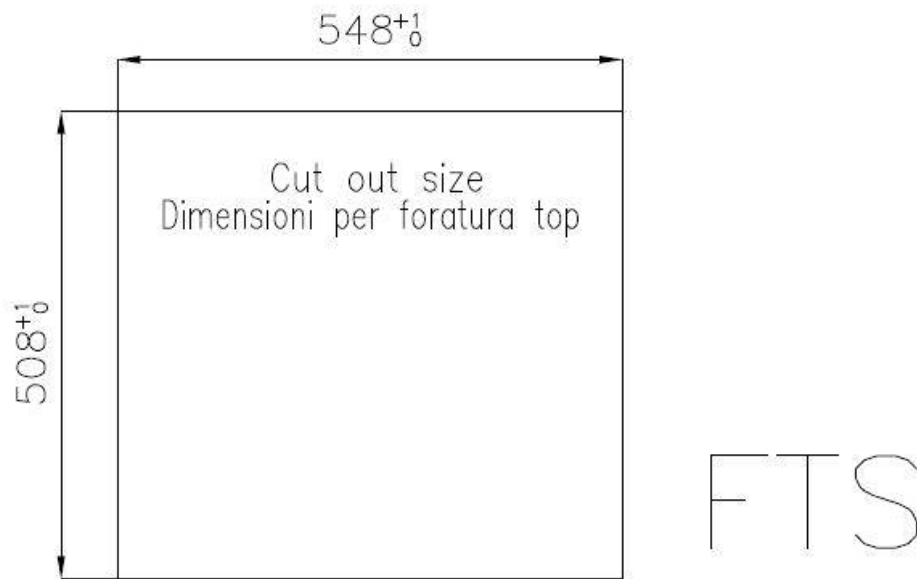

Lavello serie KE cod. 2265/080